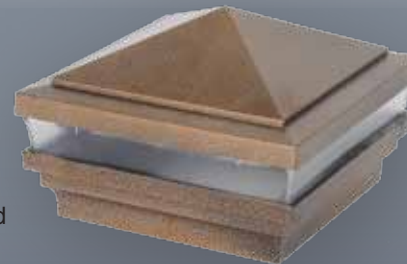

There are six standard colors to choose from, and some products can be mixed with standard LMT PVC/ Acrylic colors. Custom products and finishes are also available. Standard decorative finishes and colors are Patina, Antique Copper, Antique Gray, Antique Gold, Antique Brown, Cedar Wood Grain, and Hammertone Black. Designer post caps can be mixed and matched, have a different finish on the top portion while the the lower base (skirt) portion of cap can be a PVC/acrylic color such as white, almond, khaki, beige, or black. LMT Designer Products carry a 20 year replacement warranty and will not tarnish like stamped metal post caps.

Caballo

Shown in Antique Brown

LOW VOLTAGE LIGHTING

Neptune

Shown in White

Cape May

Shown in Antique Brown

Haven