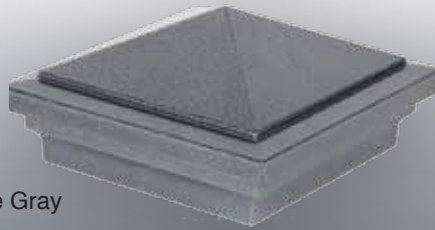

Shown in Antique Gray

Caballo