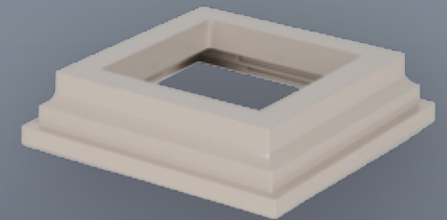

POST SKIRT

Designer

Shown in Khaki